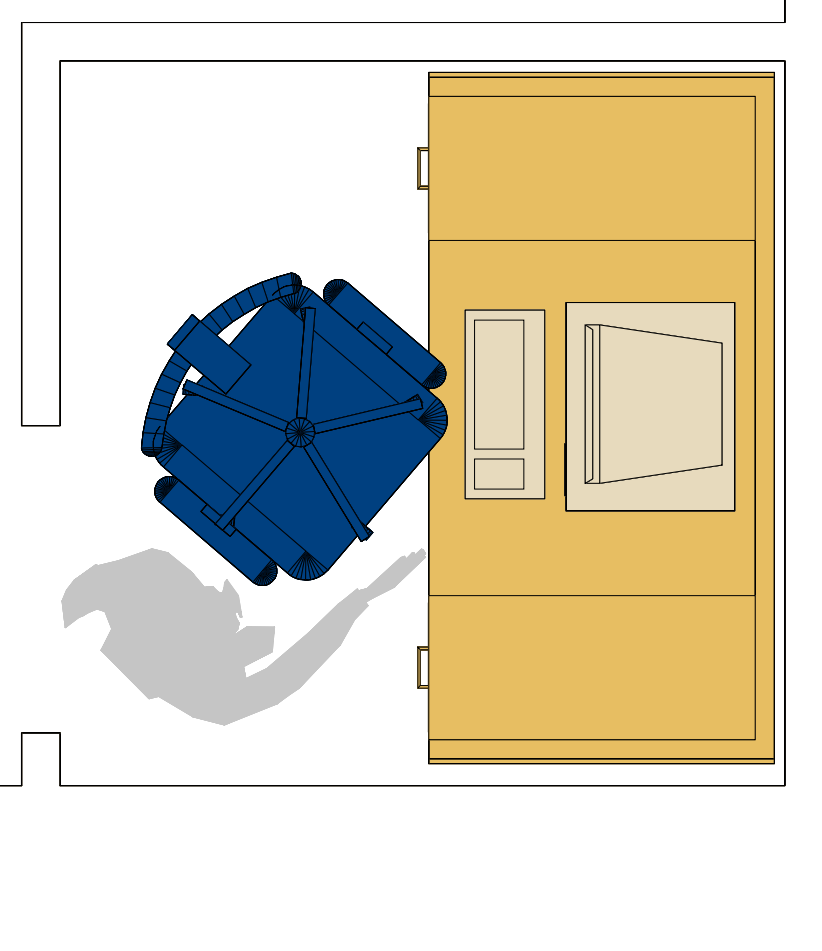

Susquehanna River

**Bruce Friedman's
CSX**

Mt Royal

Upper Level (60")

West Aiken

Helix Down

East Van Bibber

Engine Servicing Facility

City of Baltimore

Bayview Yard

West Van Bibber

Bayview Yard Office

Belcamp

Watlow Materials

Rossville